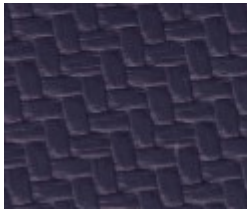

MERMAID

GALAXY

DAWN MIST

TIDAL REEF

SEA SPRAY

Disclaimer: Please note colours are computer generated and may not be an exact representation

PACIFICA WEAVE COLOUR CHART

WHITE CAP

OCEAN BEACH

CORAL SAND

WHARF

NEPTUNE

GALAXY

SEA SPRAY

SEAL ROCK

NIGHT SKY